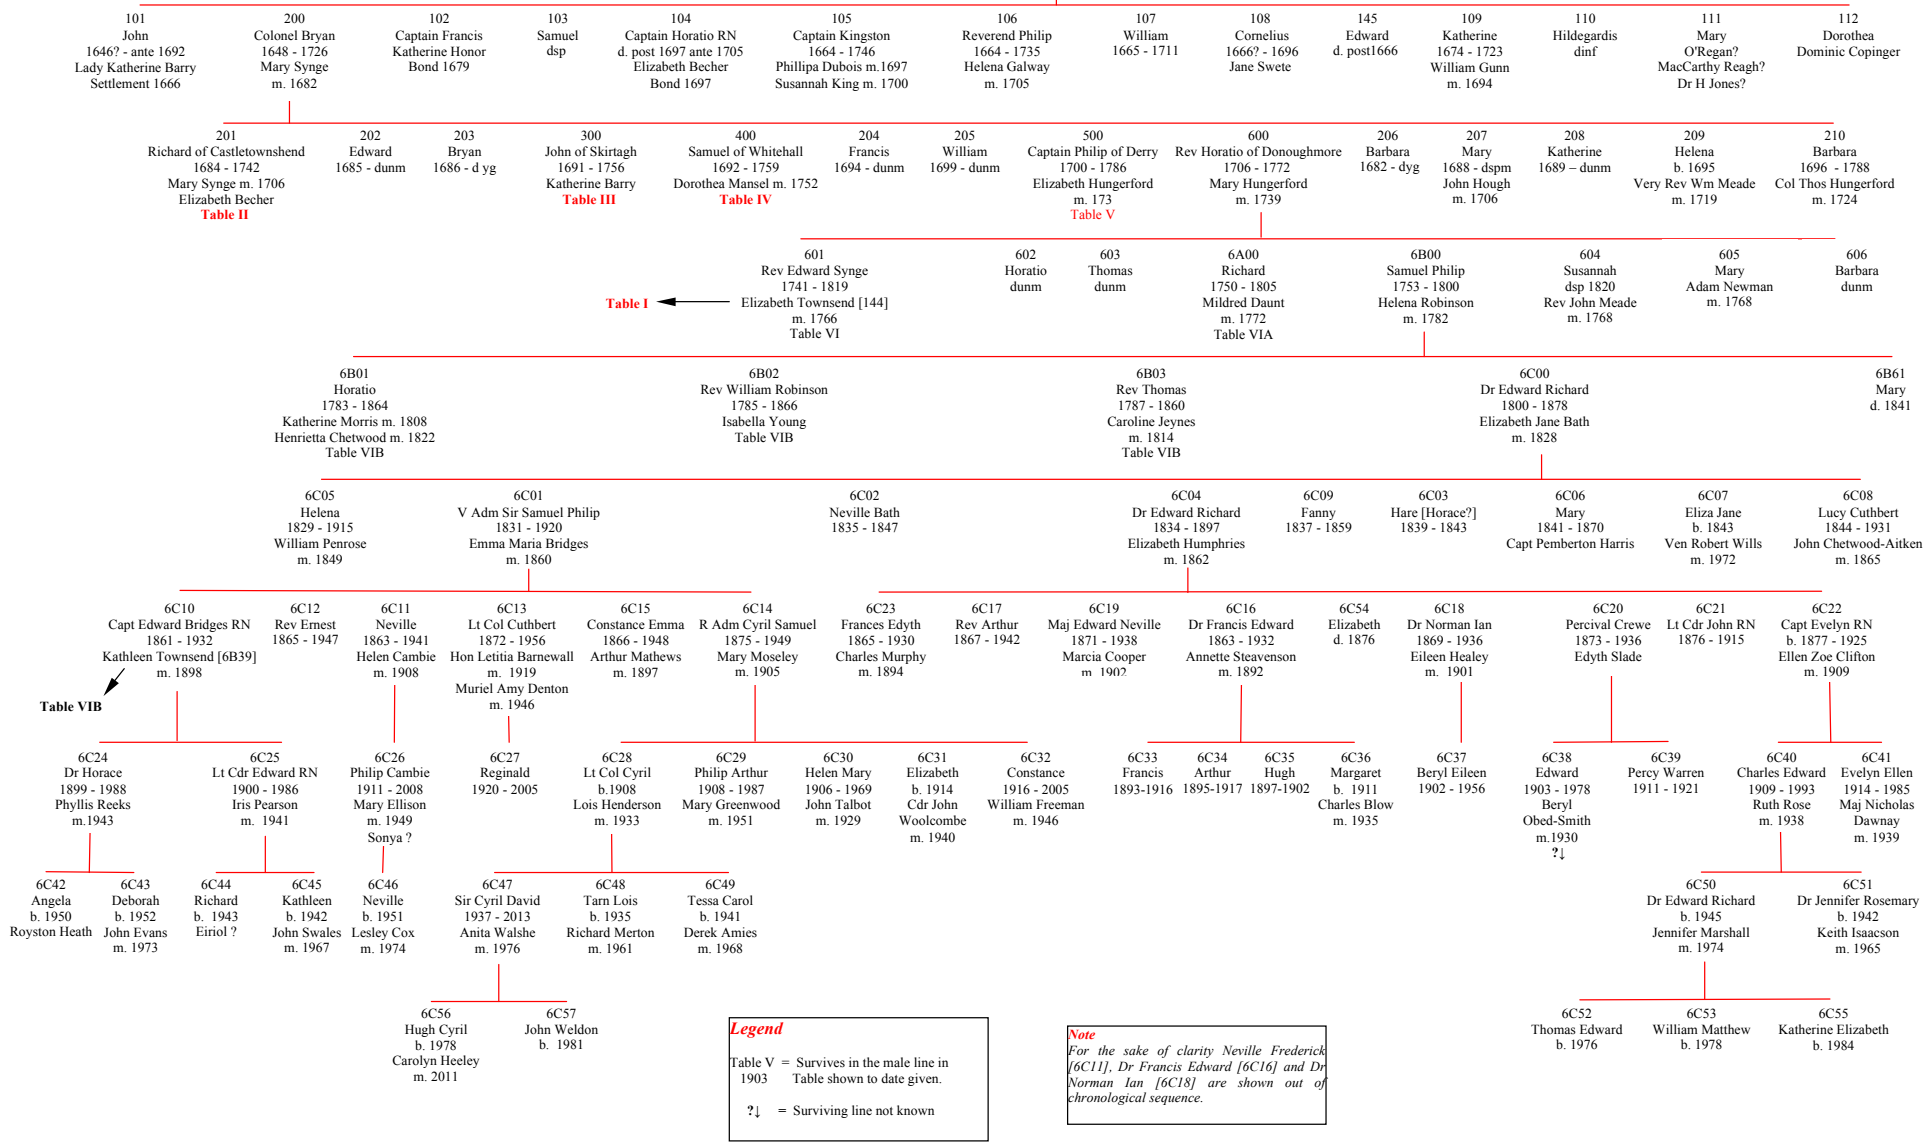

The descendants of Colonel Bryan through Rev Horatio of Donoughmore and Edward Richard of Queenstown

100
Colonel Richard Townesend
1618 - 1692
Hildegardis Hyde
Mary Kingston

Table VIC
OLP Table XIII

Legend
Table V = Survives in the male line in 1903
Table shown to date given.
?↓ = Surviving line not known

Note
For the sake of clarity Neville Frederick [6C11], Dr Francis Edward [6C16] and Dr Norman Ian [6C18] are shown out of chronological sequence.