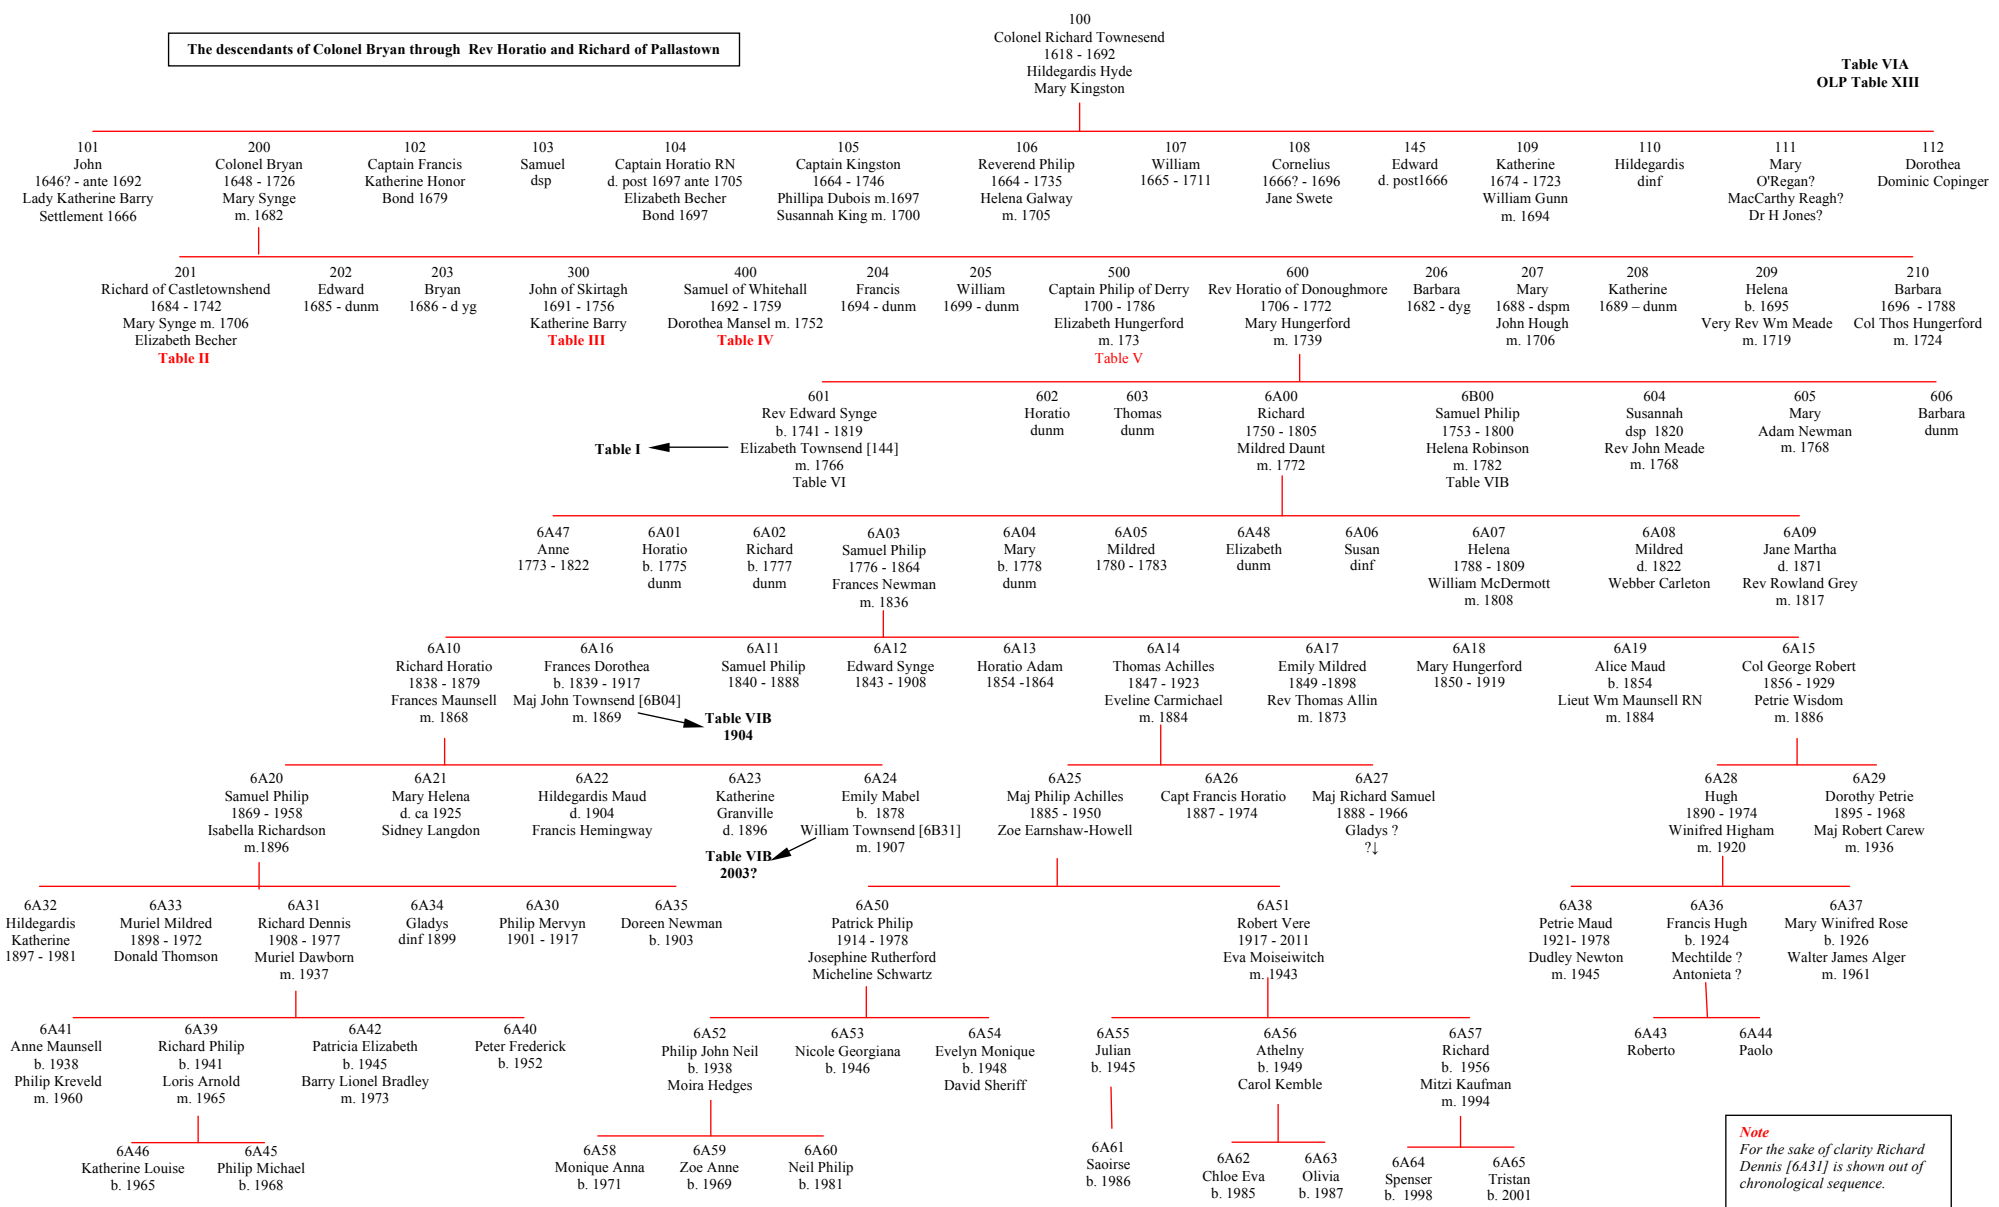

**The descendants of Colonel Bryan through Rev Horatio and Richard of Pallastown**

**Table VIA  
OLP Table XIII**

**Note**  
For the sake of clarity Richard Dennis [6A31] is shown out of chronological sequence.

**Legend**  
Table V = Survives in the male line in 1903 Table shown to date given.  
?↓ = Surviving line not known