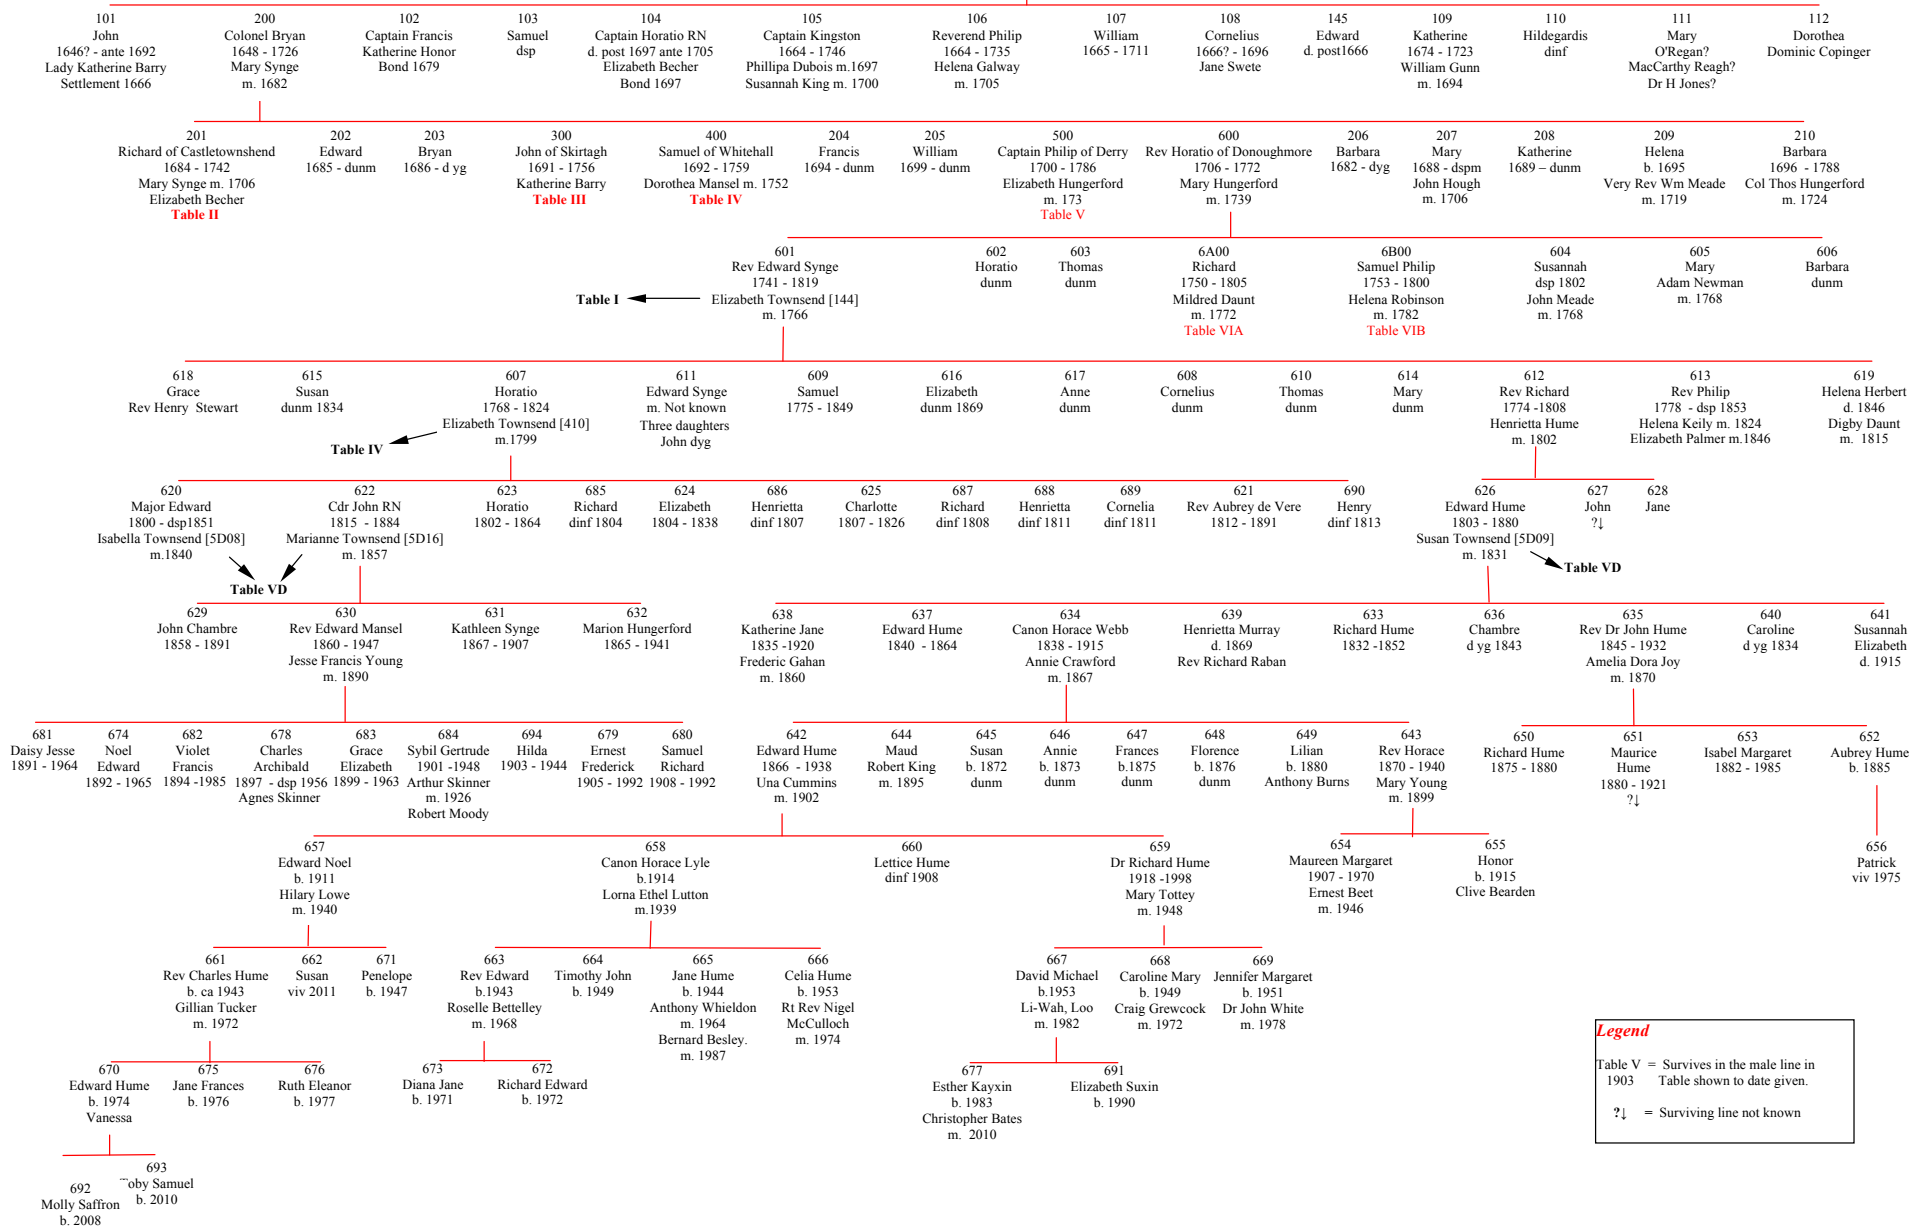

The descendants of Colonel Bryan through Rev Horatio of Donoughmore

100  
Colonel Richard Townesend  
1618 - 1692  
Hildegardis Hyde  
Mary Kingston

Table VI  
OLP Table XIII

**Legend**  
Table V = Survives in the male line in 1903  
Table shown to date given.  
? ] = Surviving line not known