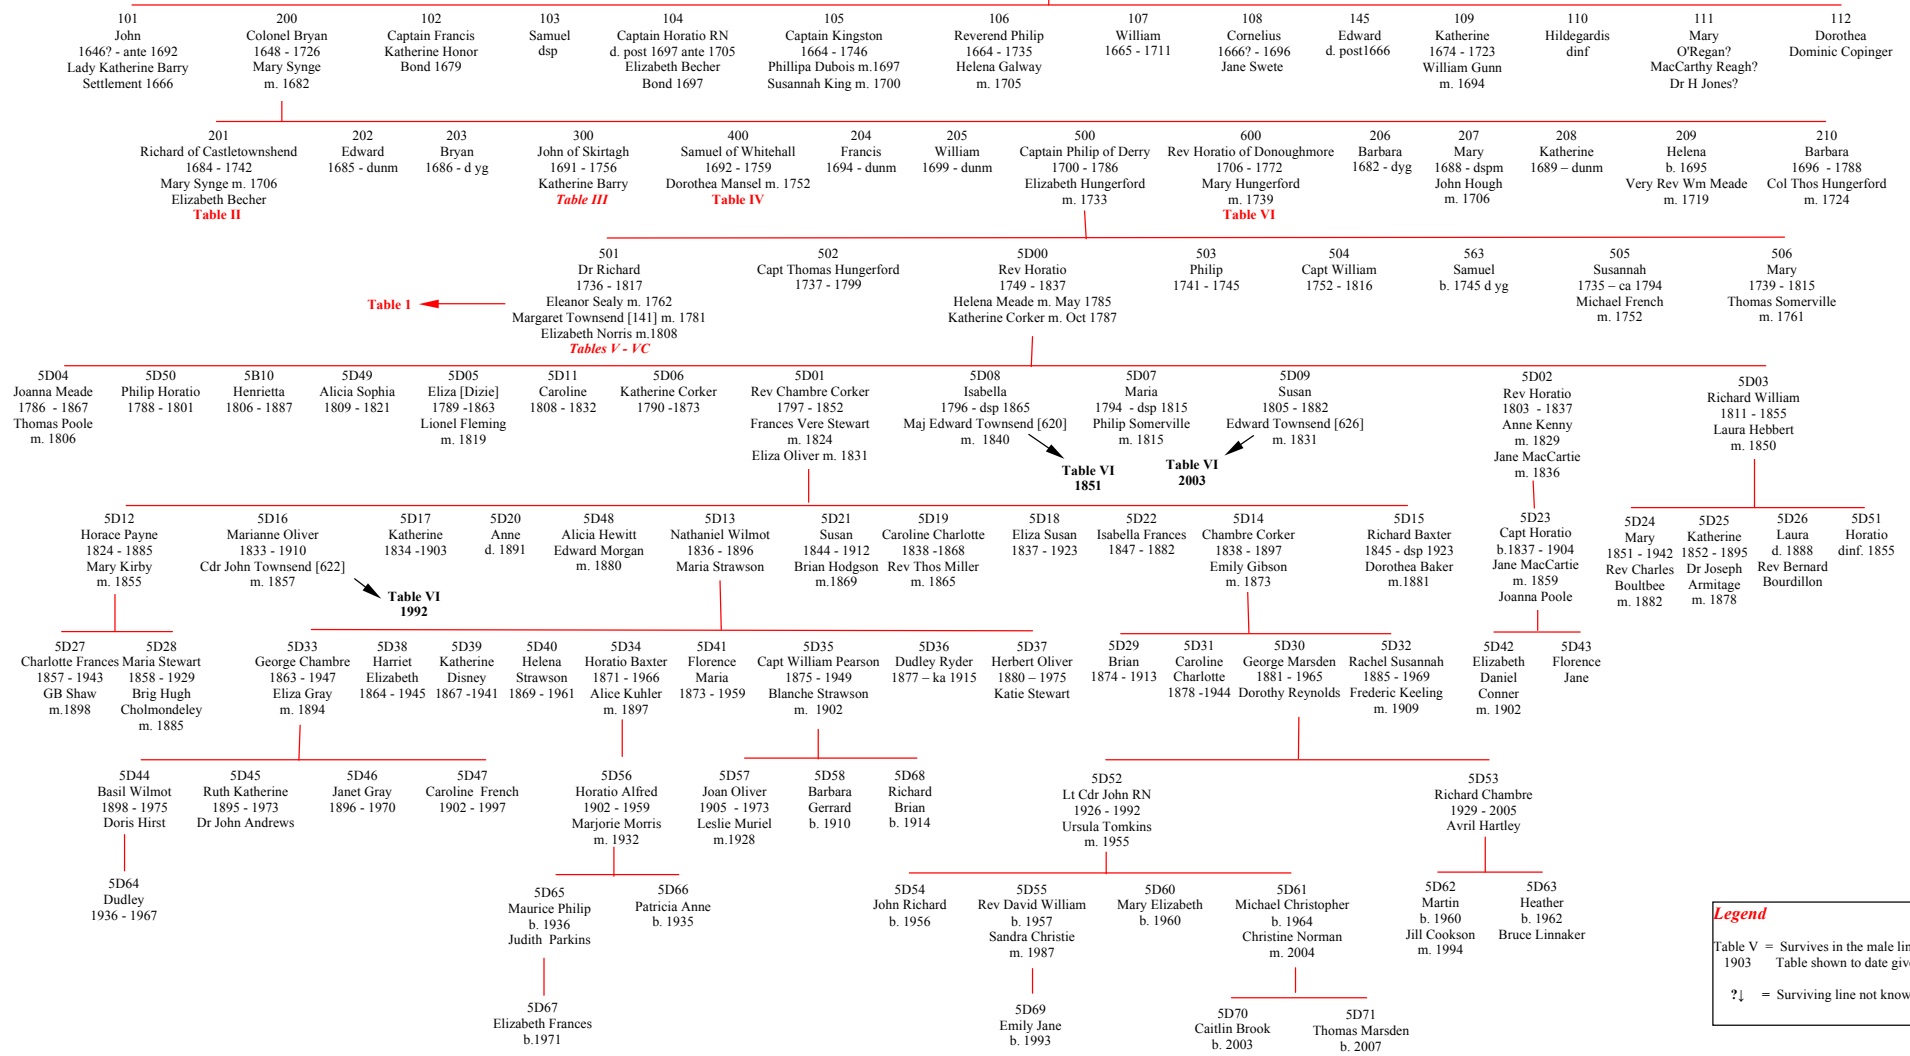

The descendants of Colonel Bryan through Philip of Derry and Rev Horatio of Derry

100
Colonel Richard Townsend
1618 - 1692
Hildegardis Hyde
Mary Kingston

Table VD
OLP Table XI

Legend
Table V = Survives in the male line in 1903 Table shown to date given.
?} = Surviving line not known

Note
For the sake of clarity Rev Chambre Corker [5D01] and Chambre Corker [5D14] are shown out of chronological sequence.