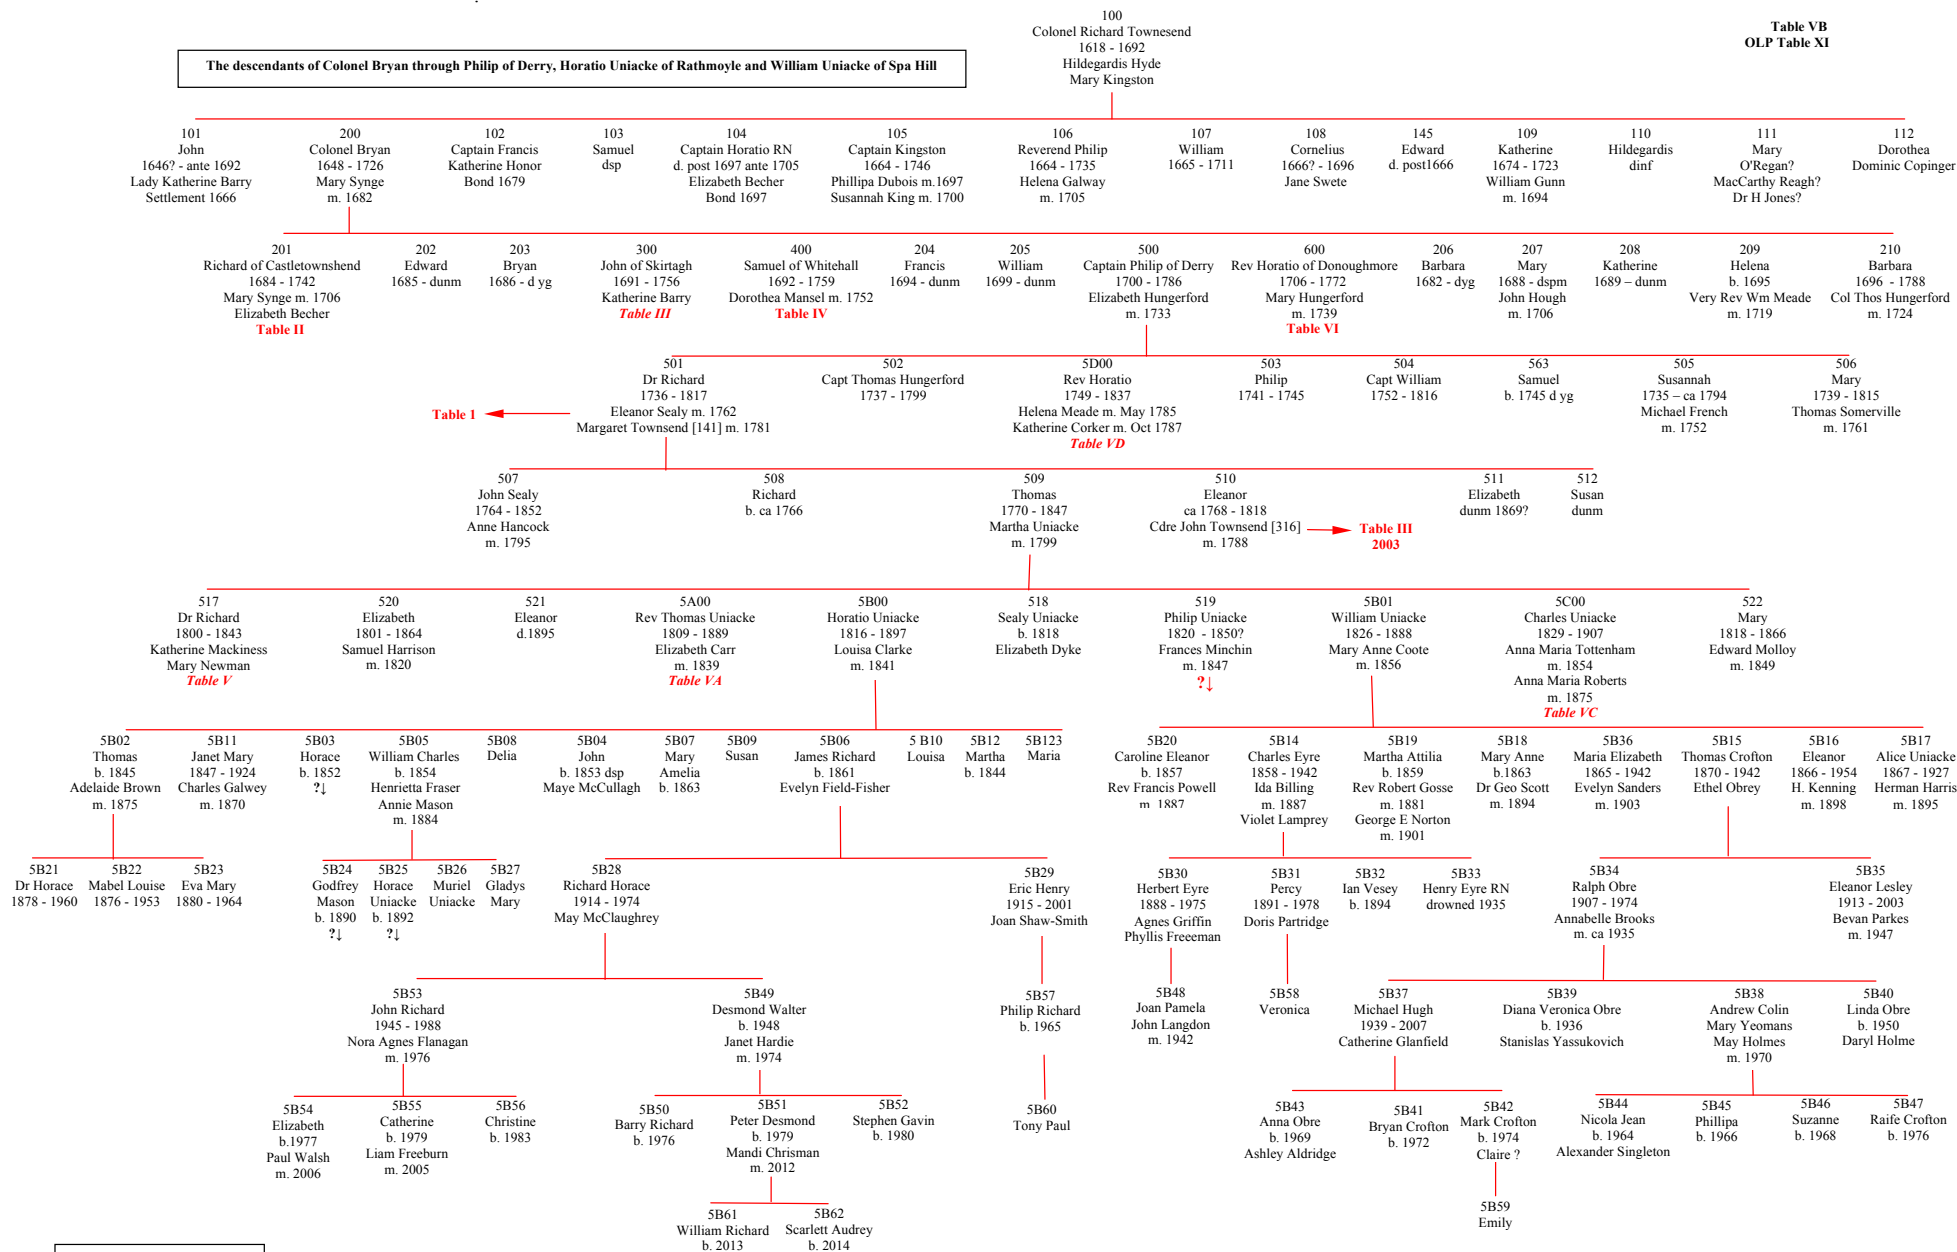

The descendants of Colonel Bryan through Philip of Derry, Horatio Uniacke of Rathmoyle and William Uniacke of Spa Hill

Table VB
OLP Table XI

Note
For the sake of clarity William Charles (5B05) and Thomas Crofton (5B15) are shown out of chronological sequence.

Legend

Table V = Survives in the male line in 1903
Table shown to date given.

?↓ = Surviving line not known