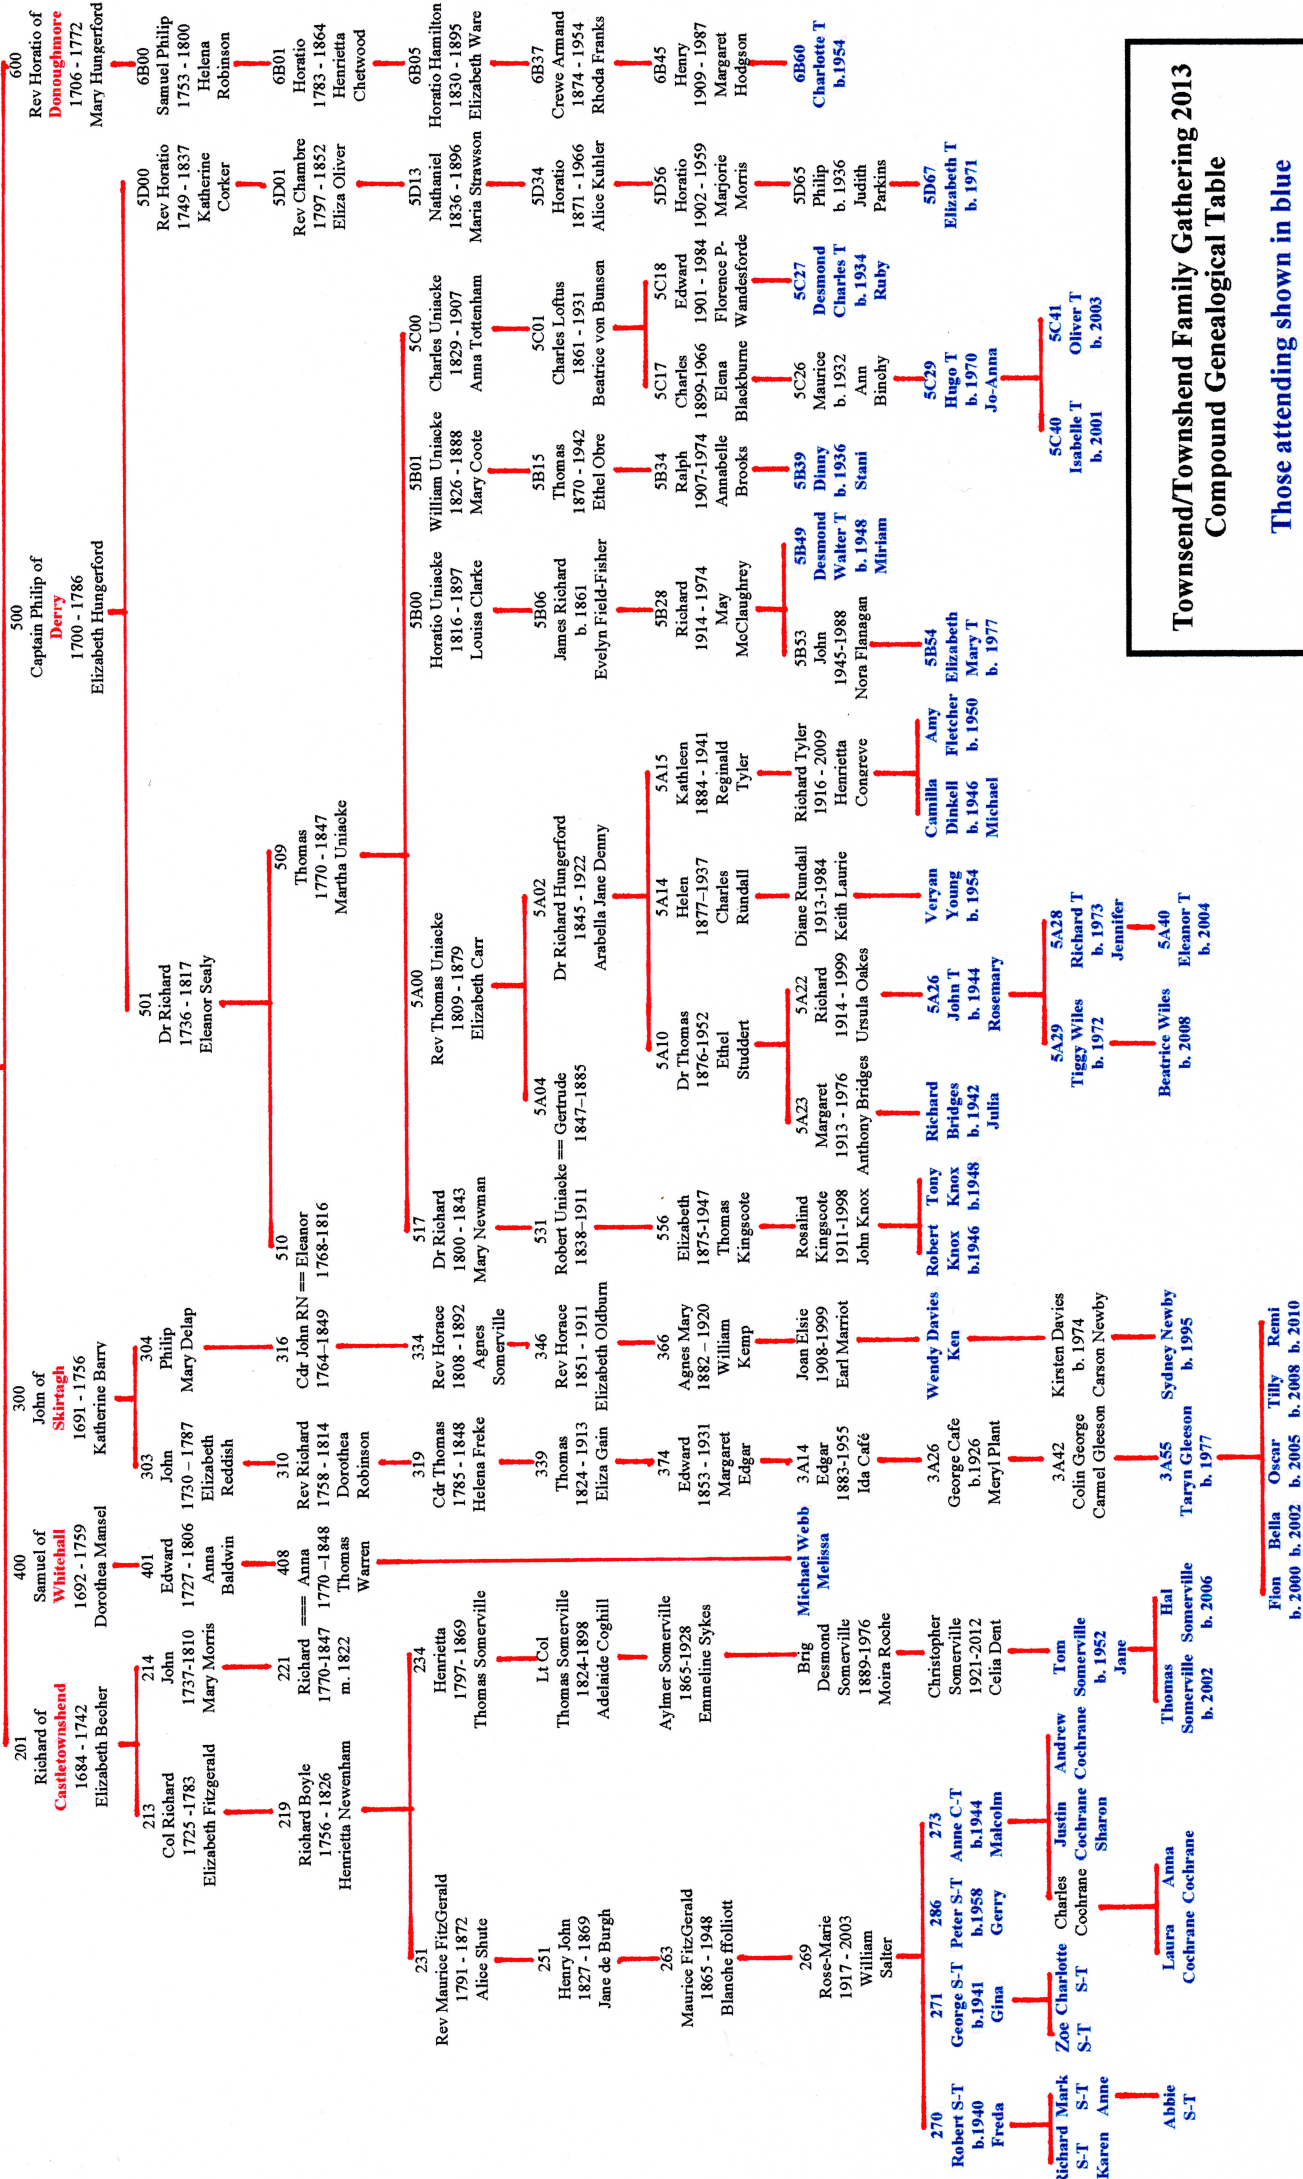

Colonel Richard Townsend
1618-1692

Hildegardis Hyde

Colonel Bryan
1648-1726
Mary Syng

Townsend/Townshend Family Gathering 2013
Compound Genealogical Table

Those attending shown in blue

© Copyright 2013 John Townsend